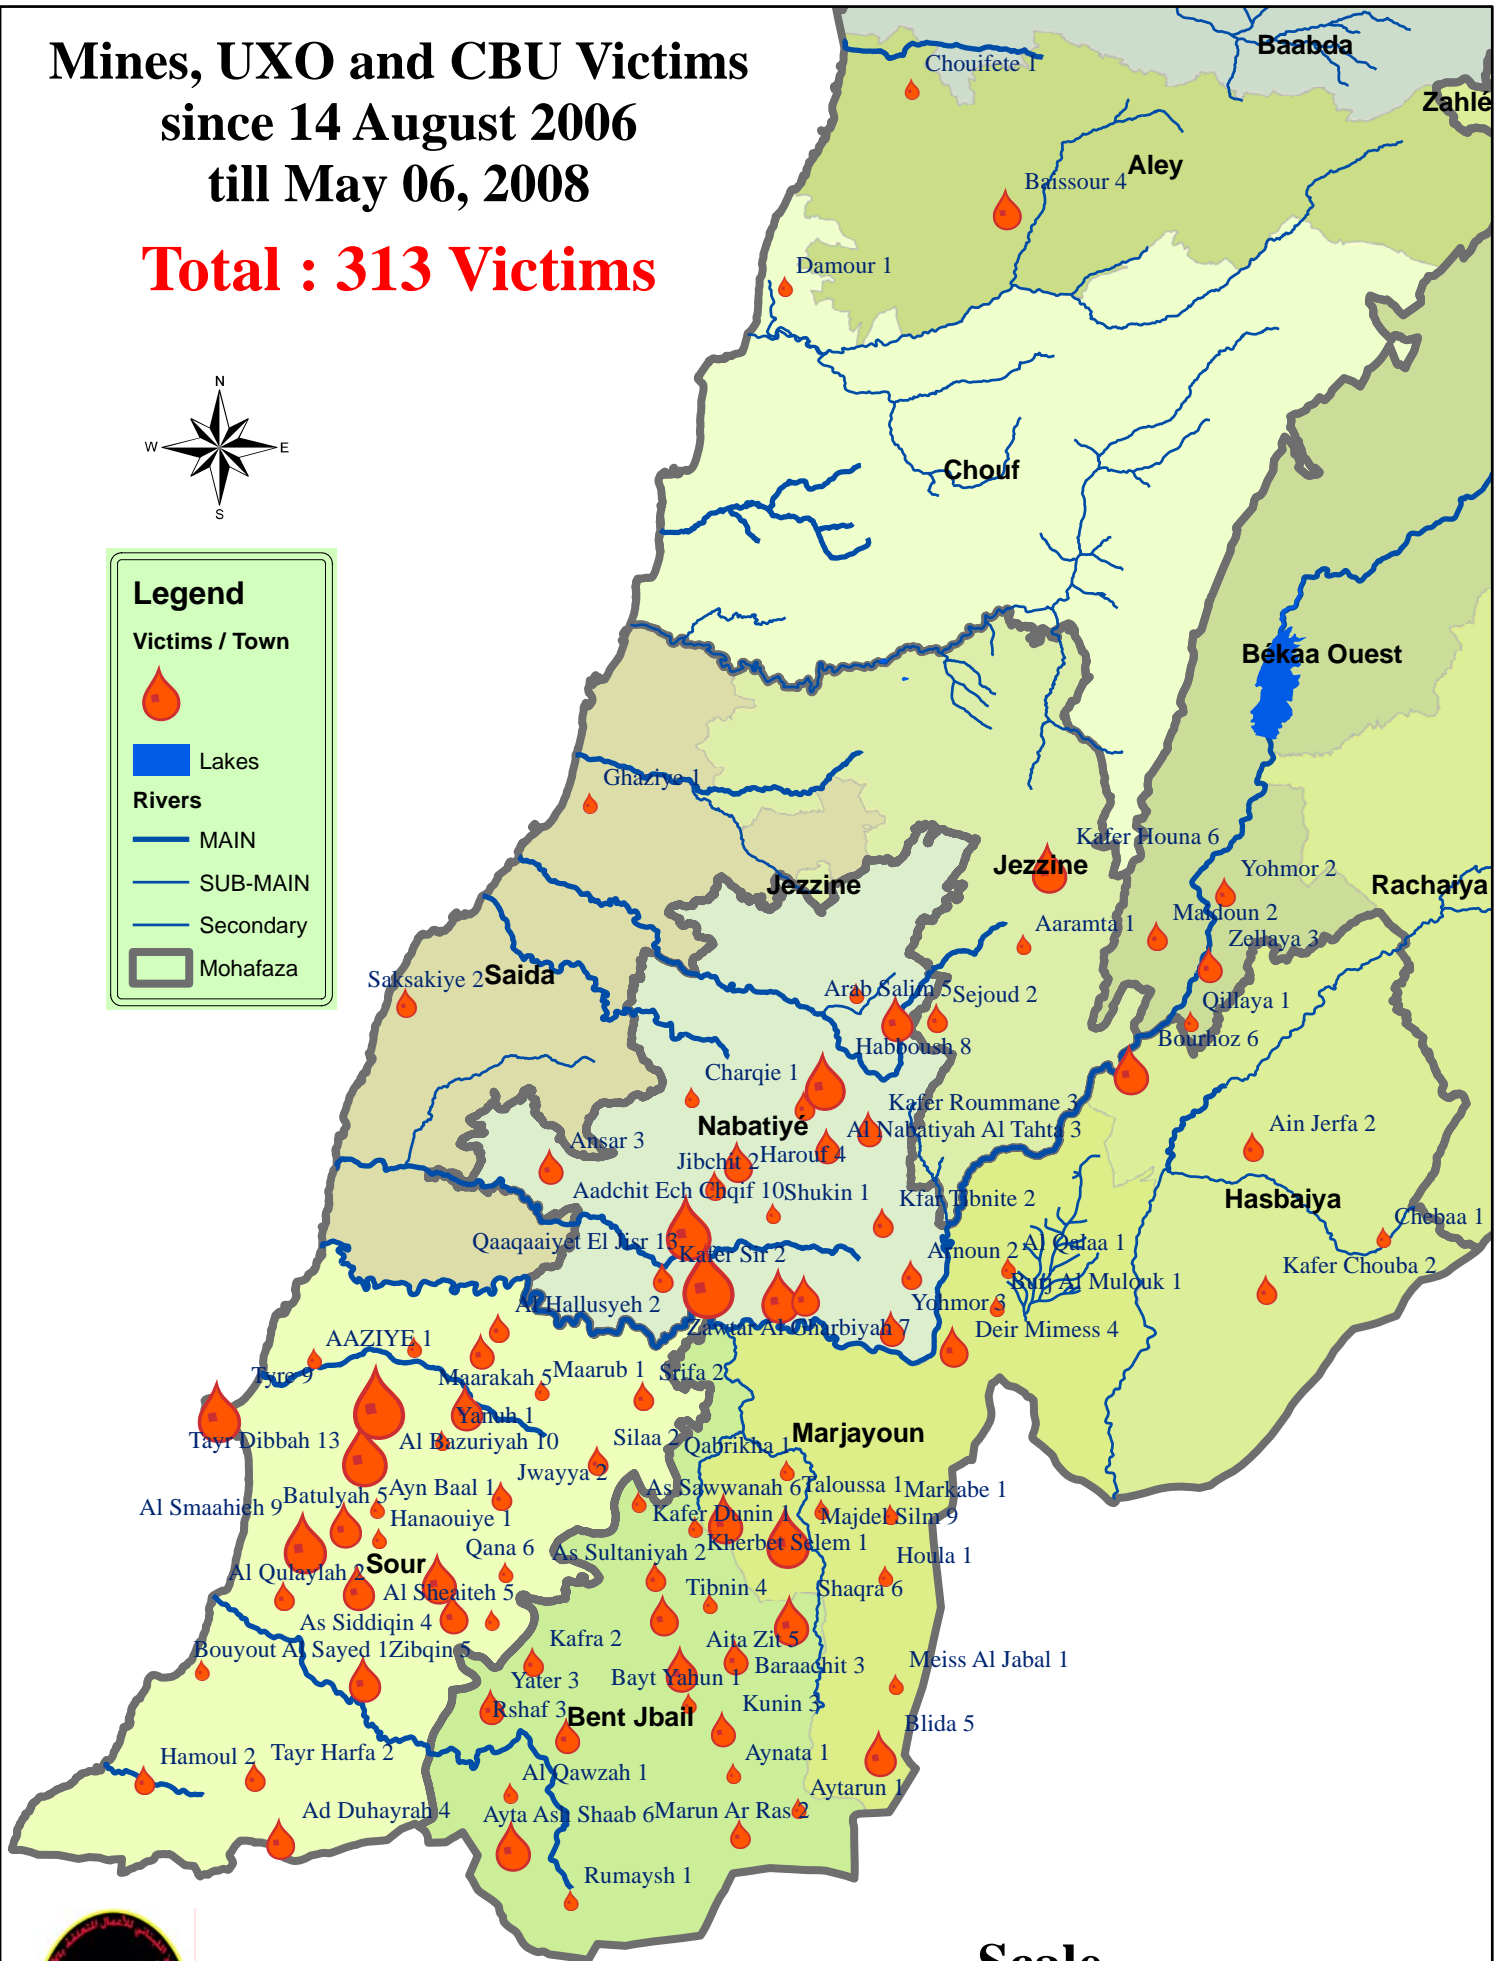

Mines, UXO and CBU Victims since 14 August 2006 till May 06, 2008

Total : 313 Victims

Legend

Victims / Town

Victims

Lakes

Rivers

MAIN

SUB-MAIN

Secondary

Mohafaza

Source: Lebanese Armed forces - LMAC

Produced by IMSMA Staff - Information Section

Scale
1:335,000