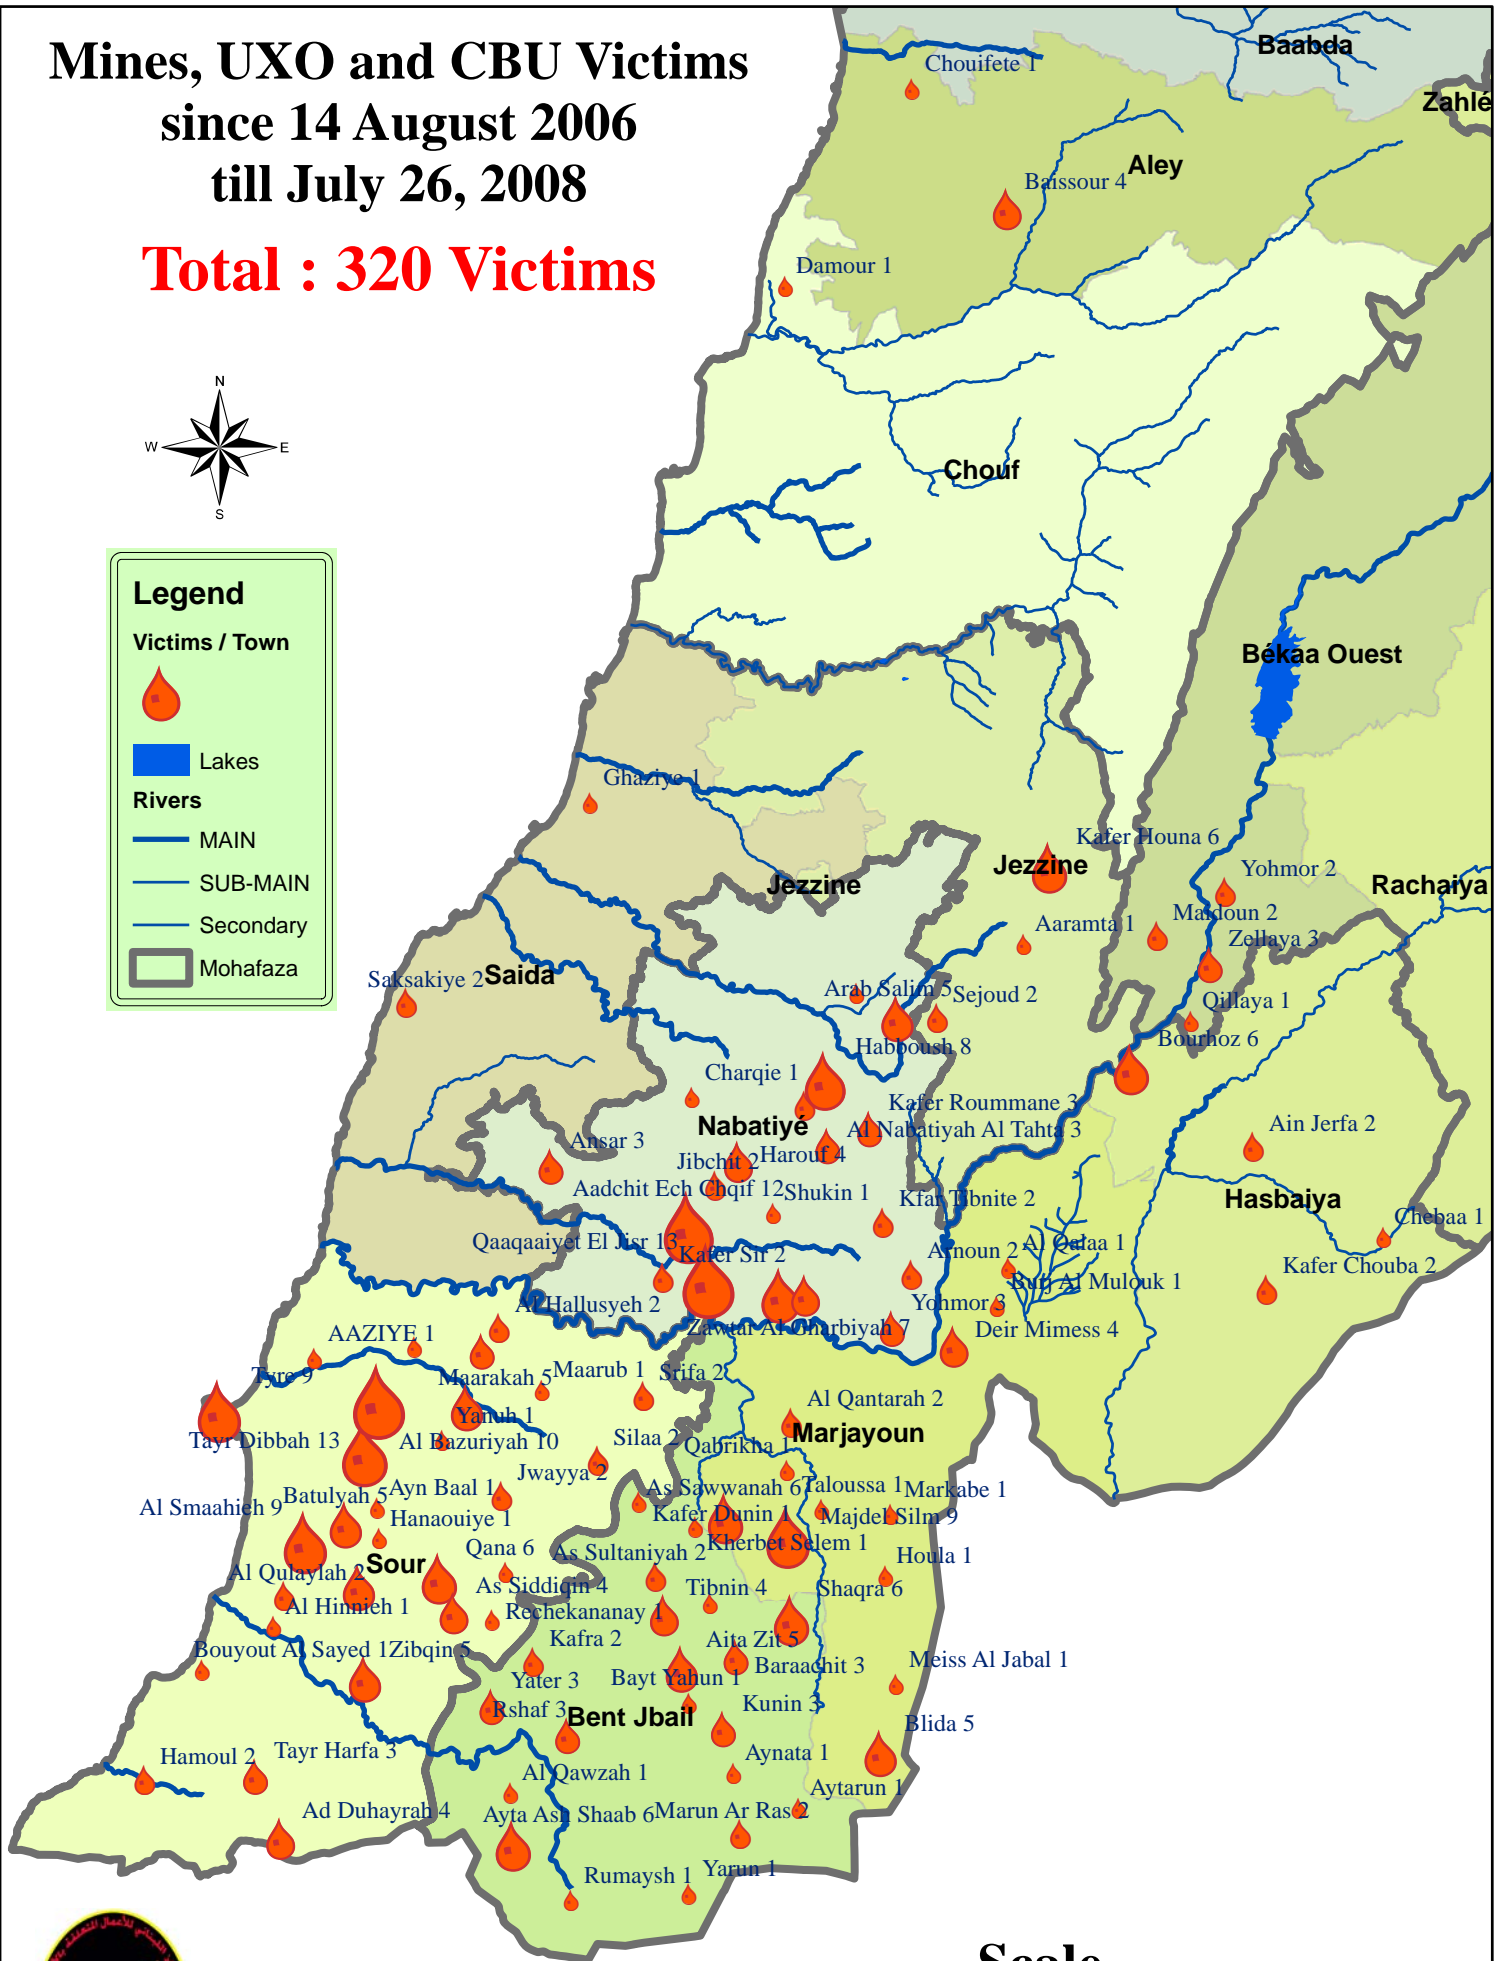

Mines, UXO and CBU Victims since 14 August 2006 till July 26, 2008

Total : 320 Victims

Legend

Victims / Town

Victims

Lakes

Rivers

MAIN

SUB-MAIN

Secondary

Mohafaza

Source: Lebanese Armed forces - LMAC

Produced by IMSMA Staff - Information Section

Scale
1:335,000